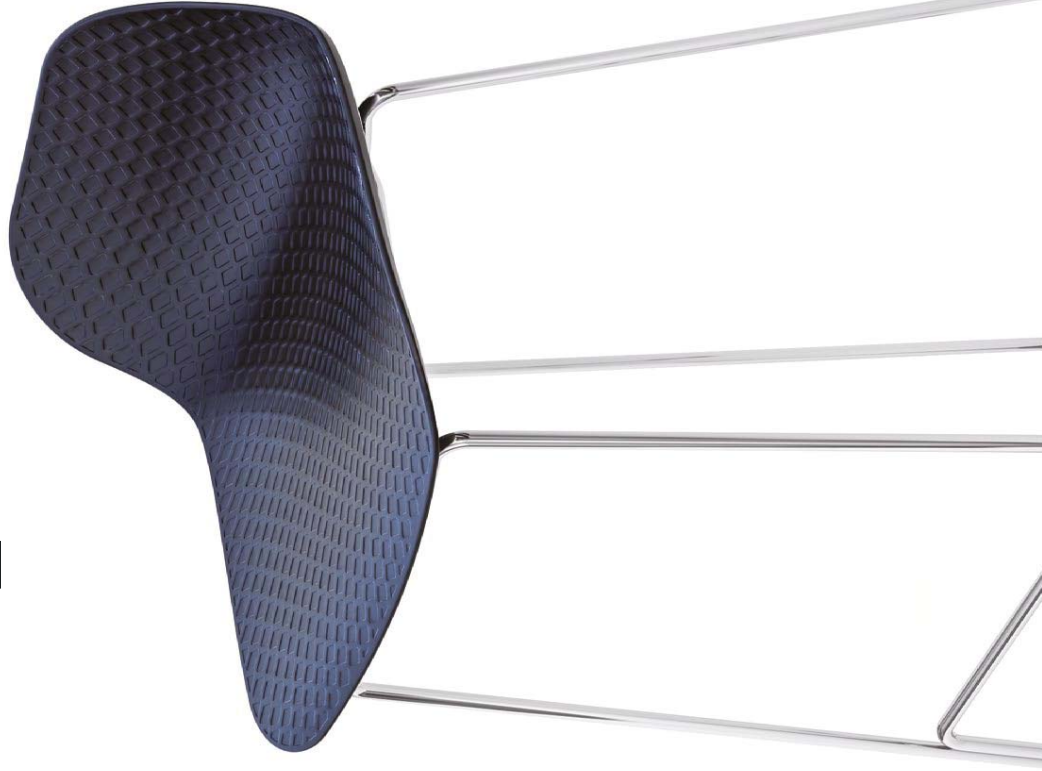

STOTE

CONTRACT

Hole

Size: L:57,5 x W:65 x H:80, SH: 45 cm

Single shell colors:
Black / White / Grey / Navy blue

Hole

Size: L75 x W65 x H80 SH. 45 cm

Upholstered single shell colors:
Black / Green / Blue / Red

Hop

Size: L55.5 x W61 x H80.5 SH: 45 cm

Single shell colors:
Black / White / Grey / Navy blue

Hop

Size: L57 x W59 x H79 - SH: 45 cm

Single shell colors:
Black / White / Grey / Navy blue

Nut

Size: L57 x W45 x H80, Sf: 45 cm

Single shell colors:
Black / White / Grey / Navy blue

Nut

Size: L49,5 x W34,5 x H94,5 SH: 76 cm

Single shell colors:
Black / White / Grey / Navy blue

H5

14

Nut

Size: L46 x W47 x H86,5 SH:68 cm

Single-shell colors:
Black / White / Grey / Navy blue

Liner

Size: L57,5 x W63 x H78,5 SH:45 cm

Single shell colors:
Black / White / Grey / Navy blue

Liner

Size: L57 x W65 x H78 - Sh: 45 cm

Single shell colors:
Black / White / Grey / Navy blue