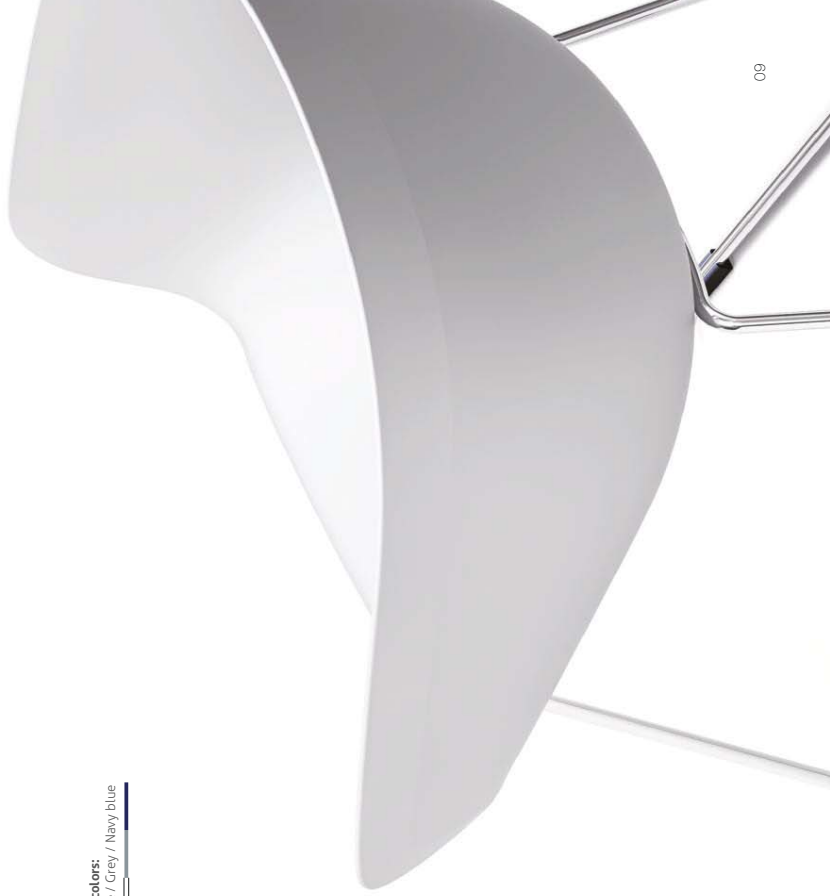

STOTE

CONTRACT

Hole

Size: L:57,5 x W:65 x H:80, SH: 45 cm

Single shell colors:
Black / White / Grey / Navy blue

Hole

Size: L75 x W65 x H80 SH. 45 cm

Upholstered single shell colors:
Black / Green / Blue / Red

Hop

Size: L55.5 x W61 x H80.5 SH: 45 cm

Single shell colors:
Black / White / Grey / Navy blue

Hop

Size: L57 x W59 x H79 - SH: 45 cm

Single shell colors:
Black / White / Grey / Navy blue

Nut

Size: L57 x W45 x H80, Sf: 45 cm

Single shell colors:
Black / White / Grey / Navy blue

Nut

Size: L49,5 x W34,5 x H94,5 SH: 76 cm

Single shell colors:
Black / White / Grey / Navy blue

H5

14

Nut

Size: L46 x W47 x H86,5 SH:68 cm

Single-shell colors:
Black / White / Grey / Navy blue

Liner

Size: L57,5 x W63 x H78,5 SH:45 cm

Single shell colors:
Black / White / Grey / Navy blue

Liner

Size: L57 x W65 x H78 - Sh: 45 cm

Single shell colors:
Black / White / Grey / Navy blue